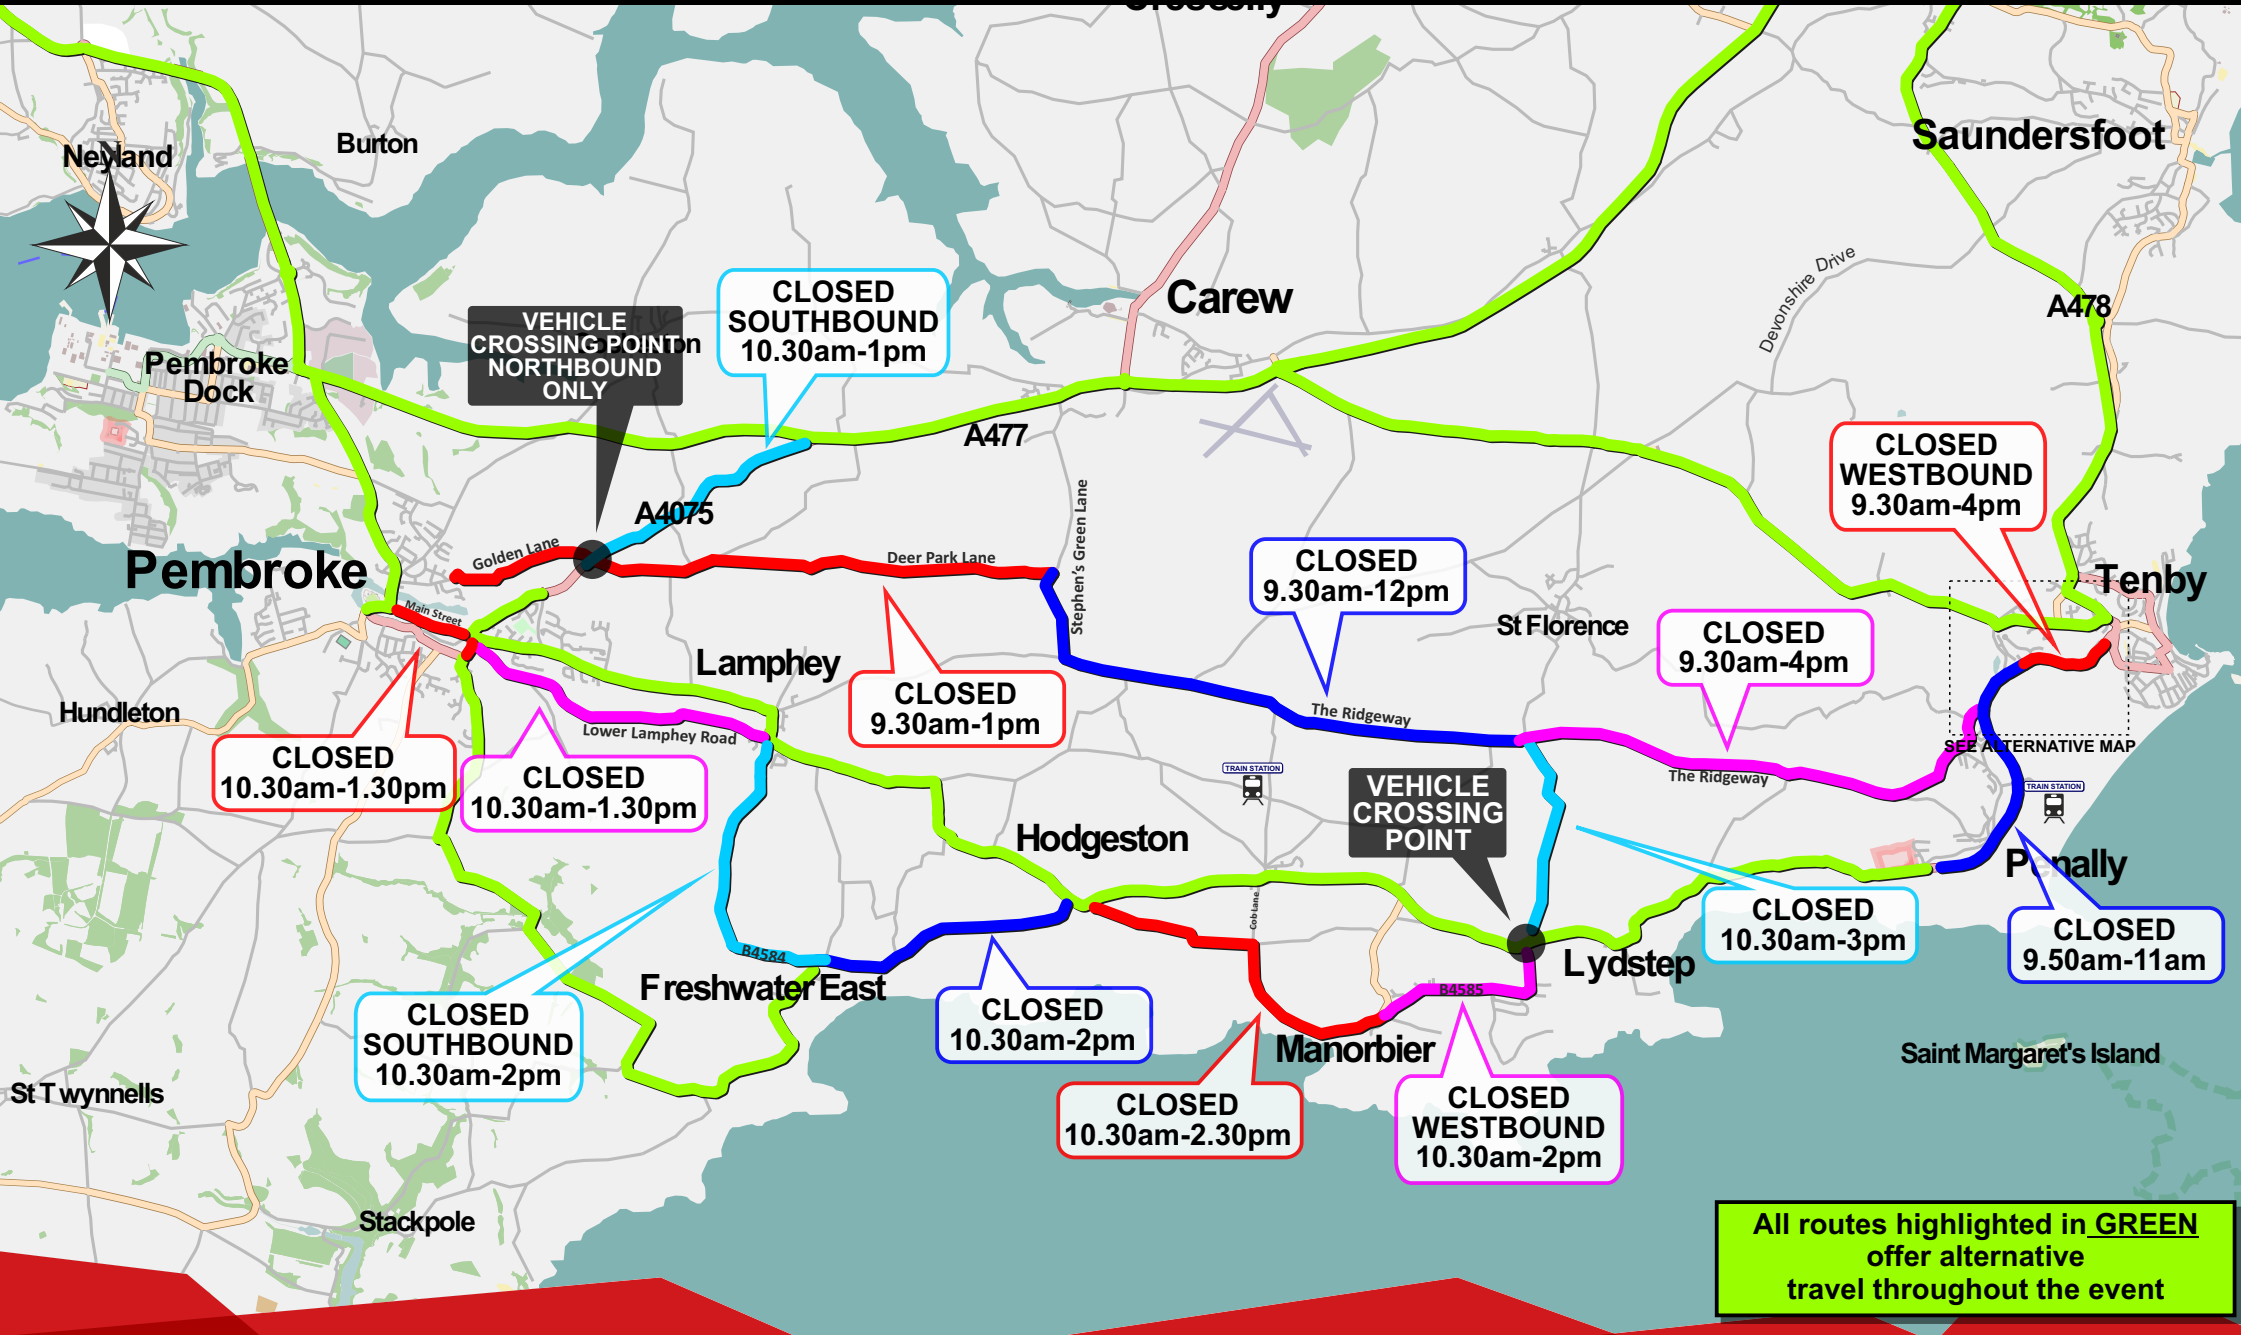

THE WALES MARATHON ACCESS OVERVIEW

SUNDAY 28 JUNE 2026

Crossing points are available across the run route where indicated but you may experience long delays at certain times
For more information please go to www.lcwwales.com

For safety please avoid parking on the run route